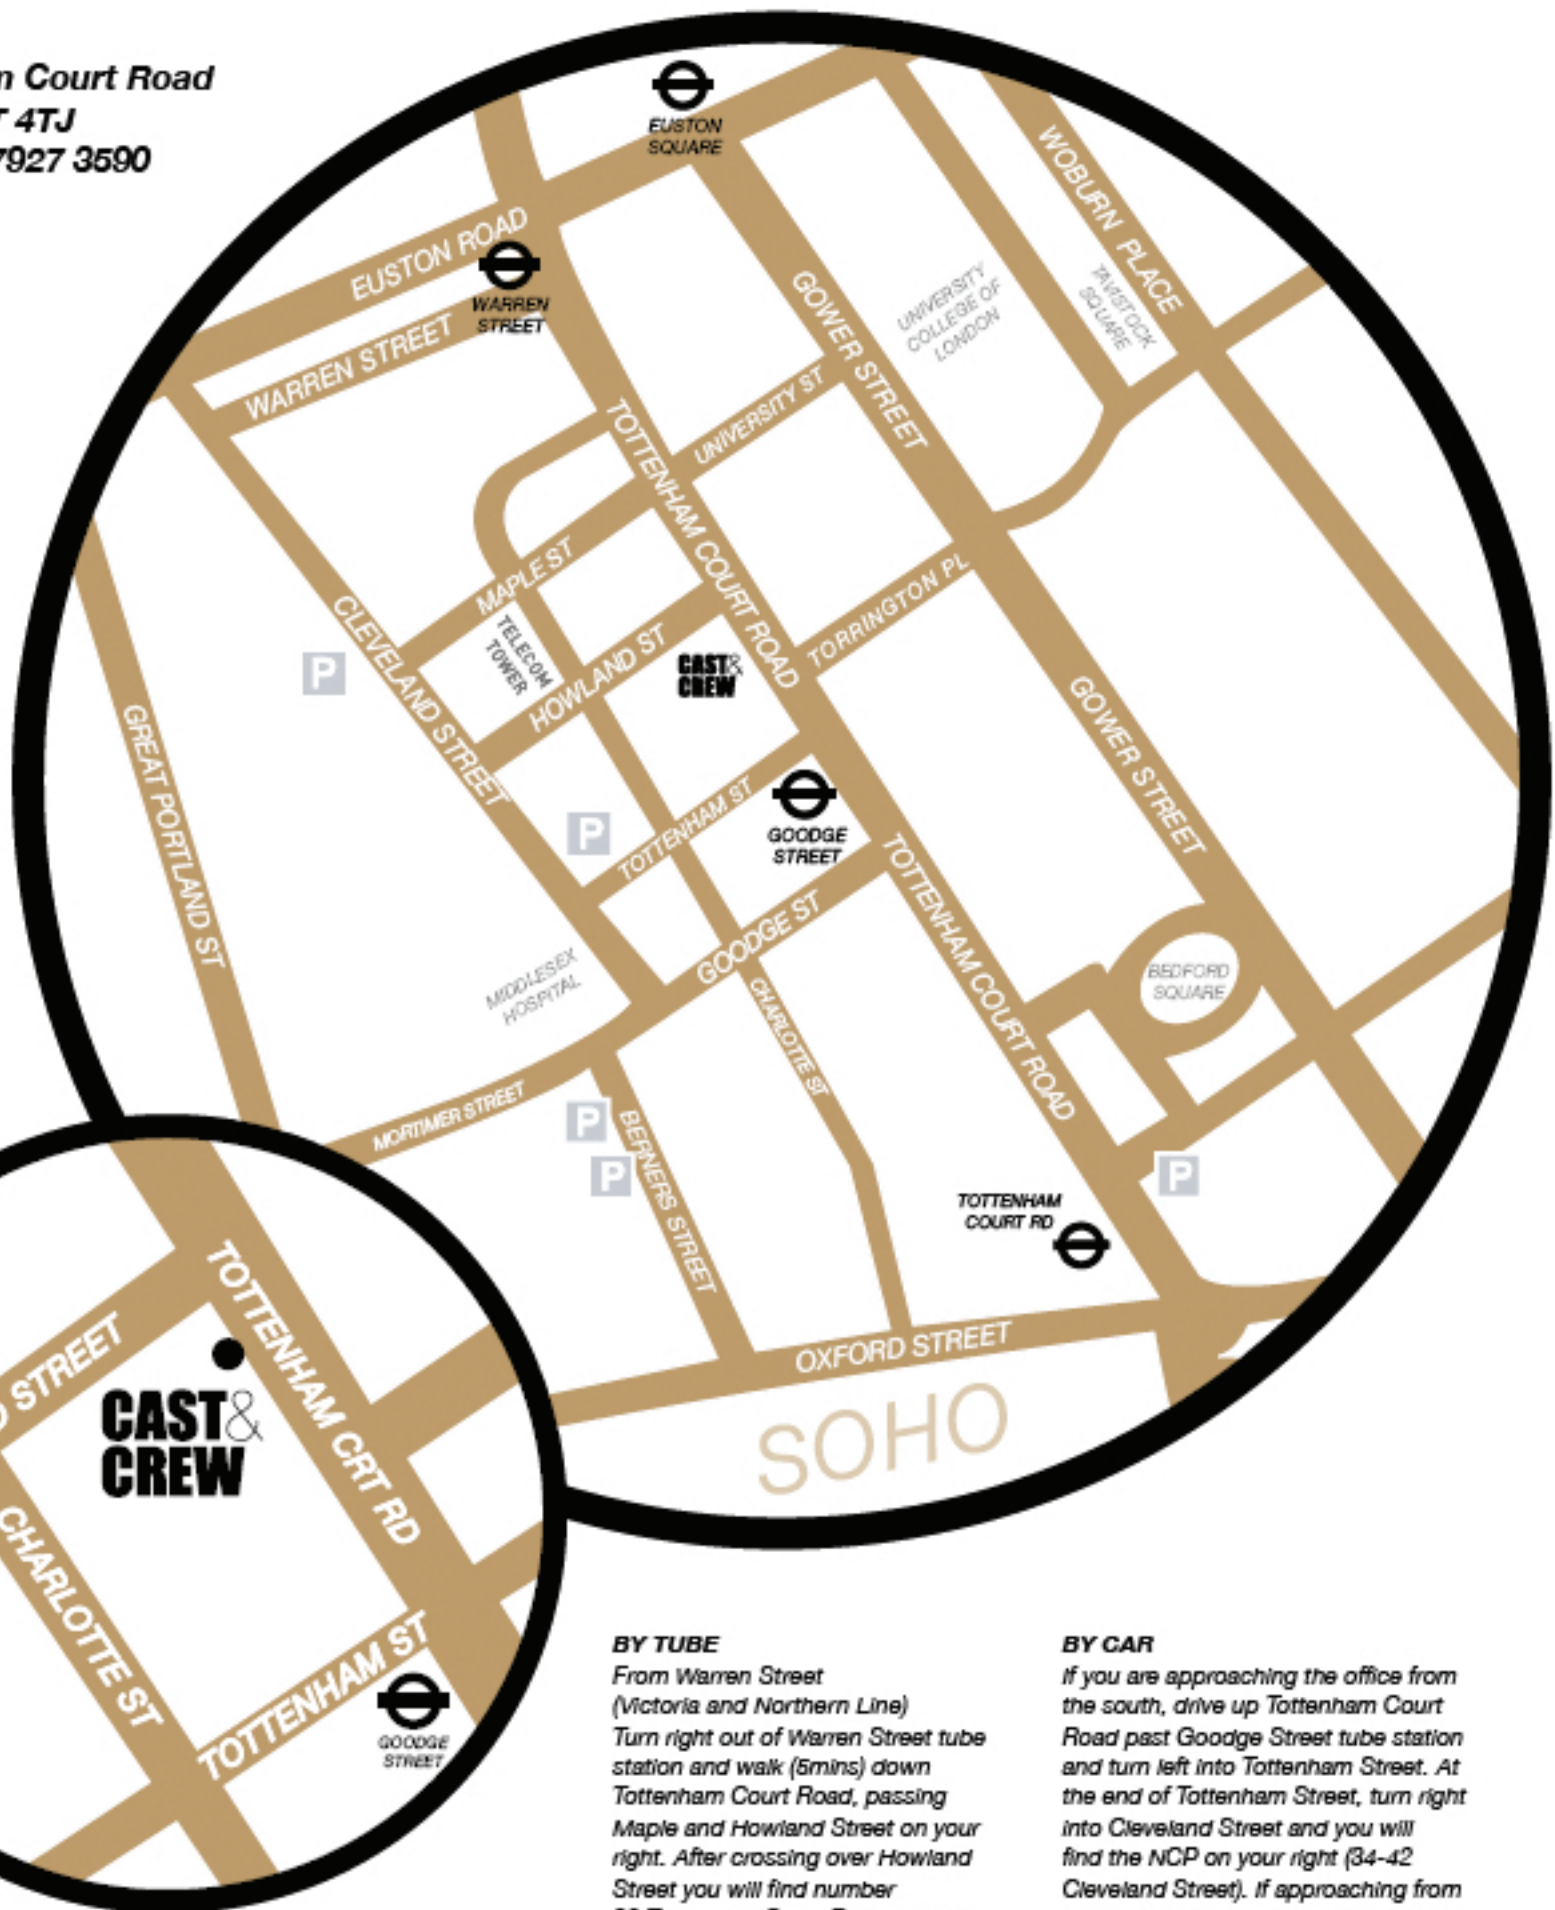

#### BY TUBE

From Warren Street (Victoria and Northern Line)  
Turn right out of Warren Street tube station and walk (5mins) down Tottenham Court Road, passing Maple and Howland Street on your right. After crossing over Howland Street you will find number 90 Tottenham Court Road on your right. Reception is on the third floor.

From Goodge Street (Northern Line)  
Turn left out of Goodge Street tube station and walk (3mins) down Tottenham Court Road. Cross over Tottenham Street and you will find number 90 Tottenham Court Road on your left. Reception is on the third floor.

#### BY CAR

If you are approaching the office from the south, drive up Tottenham Court Road past Goodge Street tube station and turn left into Tottenham Street. At the end of Tottenham Street, turn right into Cleveland Street and you will find the NCP on your right (34-42 Cleveland Street). If approaching from the North, you will be unable to drive down Tottenham Court Road, as it is one way. Therefore, turn into Cleveland Street from Euston Road and you will find the NCP on the left, after Howland Street.